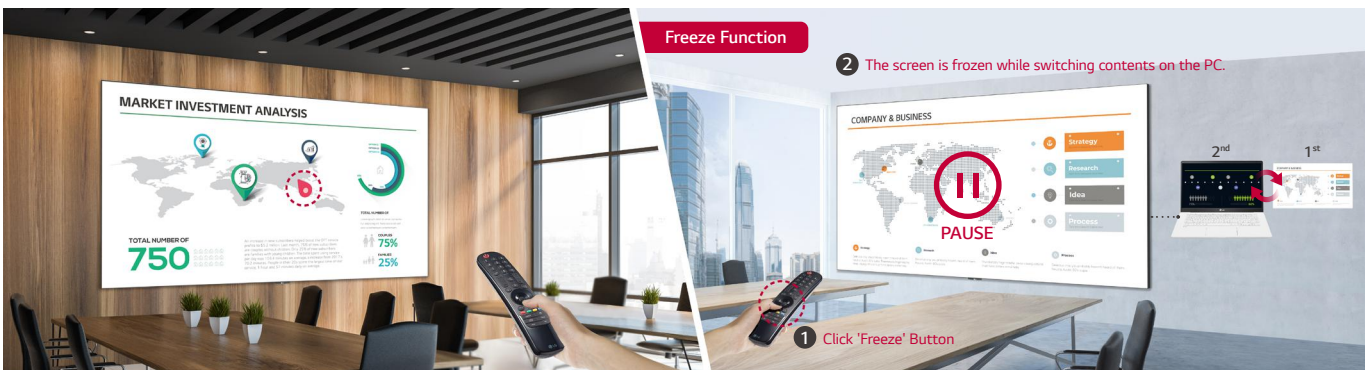

Magic Remote for Easy of Use

With the LG Magic Remote, you can select and run the menu of the signage just like using a mouse and its cursor can be used as a laser pointer. In addition, through the newly added 'FREEZE' button on the remote control, users can temporarily freeze the screen while switching contents on the PC, so that users are able to have uninterrupted meetings without exposing its switching process.

* LG Magic Remote needs to be purchased separately.
** The FREEZE function is only available when the LAEC is connected to an external input signal.