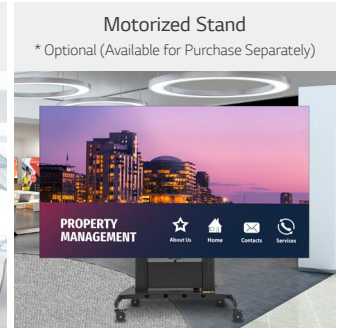

Dedicated Installation Accessories

The product is offered with the flight case which includes every necessary component including the landscape wall mount and tools for installation. The motorized stand is provided as an option, so that you can easily place it depending on your installation sites. With this stand, you can adjust a height of the screen including stand from 2.0 m to 2.5 m.