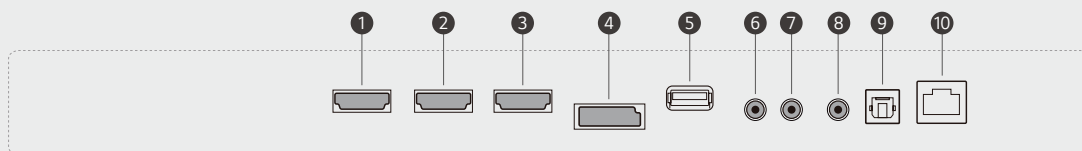

* Specifications are subject to change without notice. Please make sure to check the product manual for details about product usage.

CONNECTIVITY

1 HDMI 1	4 DP-IN	7 RS-232C OUT	10 LAN
2 HDMI 2	5 USB 2.0 IN	8 IR & LIGHT SENSOR IN	
3 HDMI 3	6 RS-232C IN	9 OPTICAL DIGITAL AUDIO OUT	

* Jack Panels may differ from the above image, so please contact LG sales team to verify before ordering.

Download
LG C-Display+
Mobile App
Google Play Store

www.lg.com/global/business/information-display
www.youtube.com/c/LGCommercialDisplay
www.facebook.com/LGInformationDisplay
www.linkedin.com/company/LGinformationdisplay
twitter.com/LG_ID_HQ

LG may make changes to specifications and product descriptions without notice. Copyright © 2022 LG Electronics Inc. All rights reserved. "LG Life's Good" is a registered trademark of LG Corp. The names of products and brands mentioned here may be the trademarks of their respective owners.