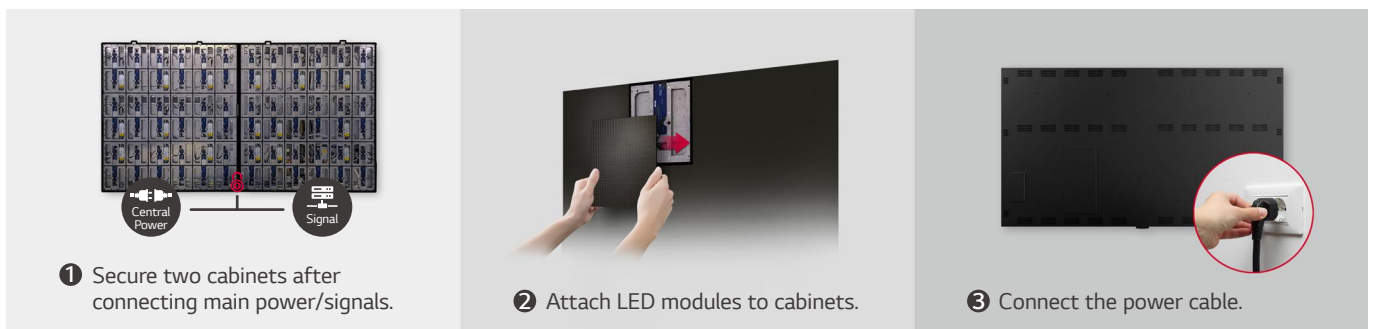

Easy Installation

The installation process of the All-in-One Smart series is very simple. After securing two cabinets which are included in the flight kit, attach each LED display module to them. Lastly, plug in the power cable. This simple installation saves time and labor, thereby making users handle the LED screen with ease.

* Fixing screws or installing wall mount / accessories is needed additionally.