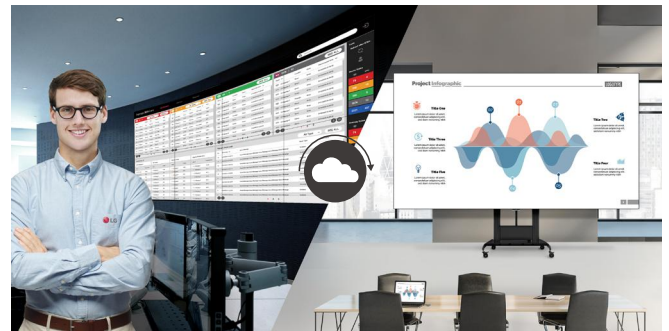

Real-time LG ConnectedCare

Maintenance is easy and fast with the optional LG ConnectedCare* service, a cloud service solution provided by LG. It remotely manages the status of displays in client workplaces for fault diagnosis and remote-control services, enabling the stable operation of clients' businesses.

* The availability of LG ConnectedCare differs by region.